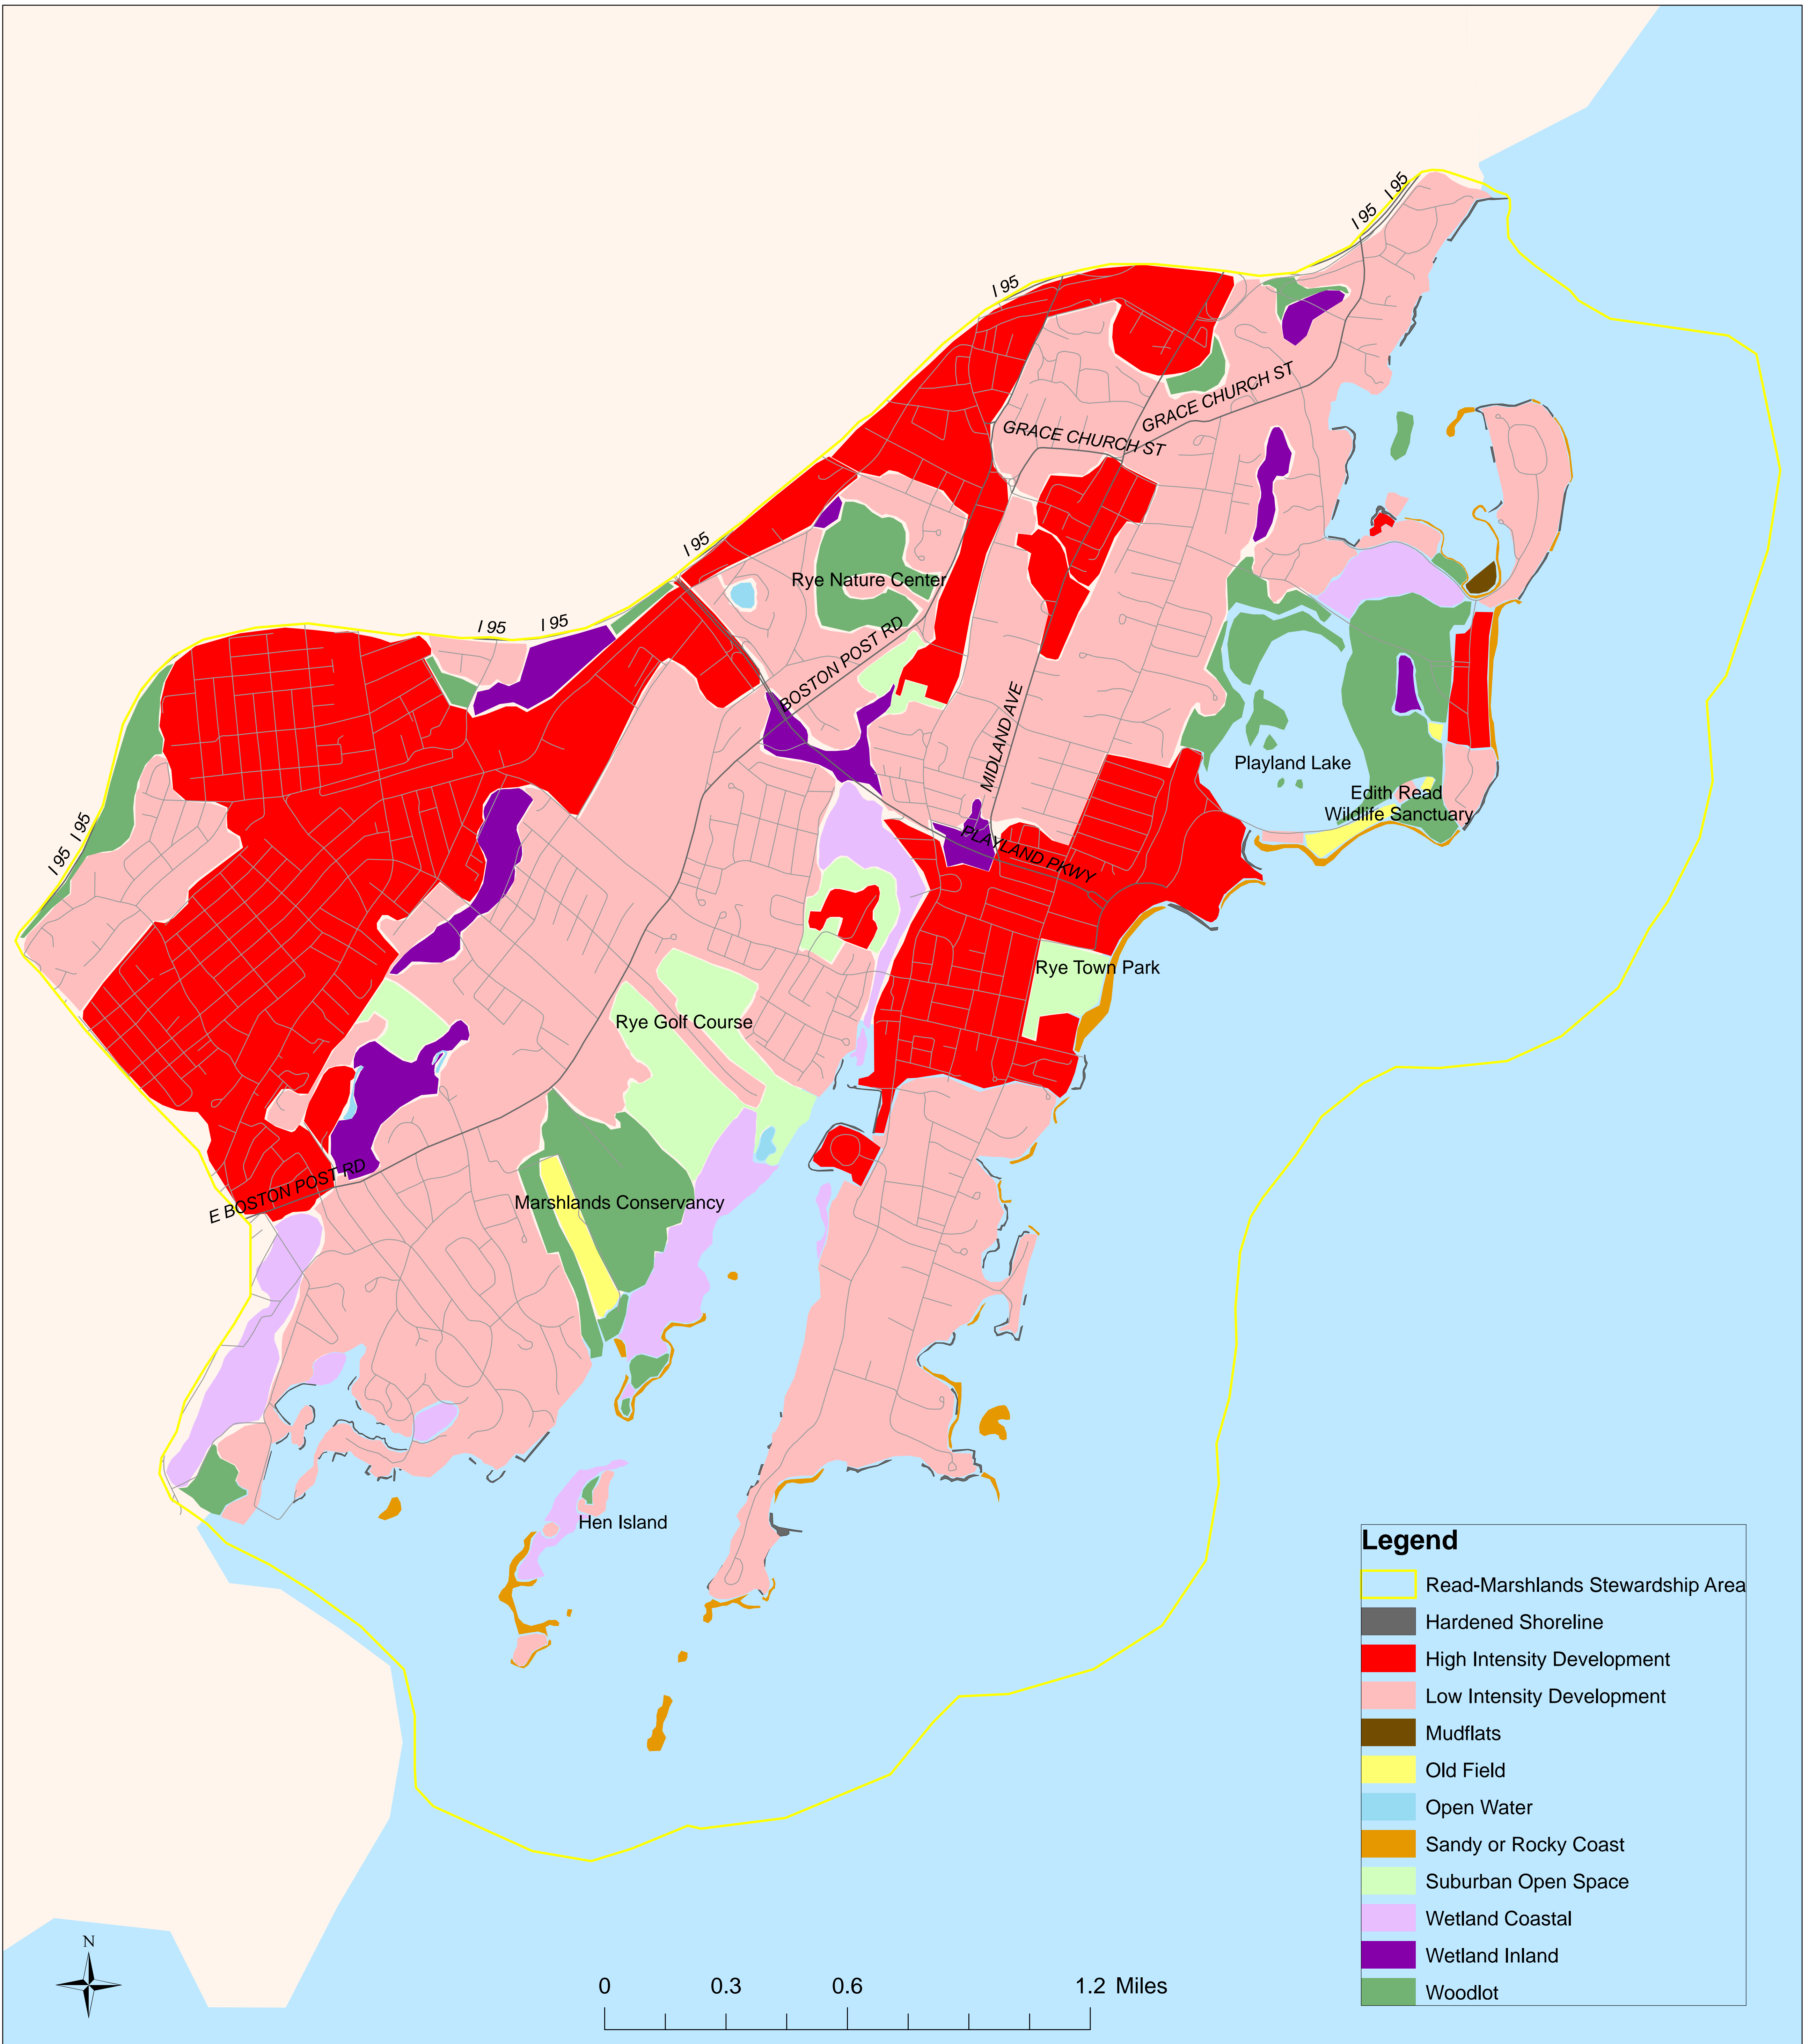

Edith Read-Marshlands Stewardship Area Habitat Map

Map developed by the Edith Read-Marshlands Stewardship Group
 Finalized in 2008
 Primary base maps were orthophotos
 Digitized by Audubon NY, Ithaca, NY